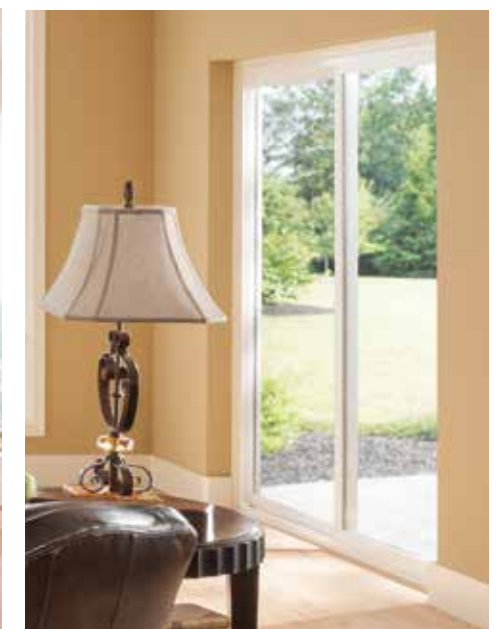

SLIDING DOOR

Style Line Series sliding patio doors are the perfect complement to Style Line windows, with the same narrow frame profile that expands your home and your view.