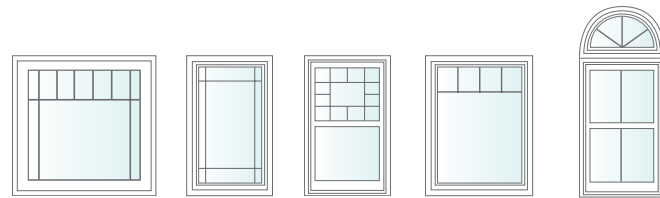

A casement window is hinged at the side and opens outward like a door. Unlike single hung or sliding windows, a casement window has no rail for an unobstructed view. If you're installing windows over a sink, countertop or appliance, a casement window with a crank can be the perfect solution.

Awning windows are hinged on top and open outward, enabling ventilation without letting in rain or falling leaves. They are a great choice to pair with non-operable windows, such as above or below a picture window.

Like the art on the walls, picture windows are the frame for your view. With picture windows, you can frame your view in just about any shape or size. Combine picture windows with any operating style, and use in any room.

Style Line Series sliding patio doors are the perfect complement to Style Line windows, with the same narrow frame profile that expands your home and your view.

Make it your *Own*

Grids

Express your creativity and dramatically increase your home's curb appeal with our virtually endless grid options. Flat and Sculptured grids are placed inside the glass unit for easy cleaning.