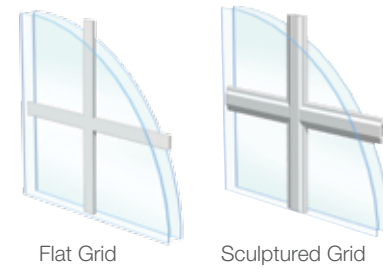

A casement window is hinged at the side and opens outward like a door. Unlike single hung or sliding windows, a casement window has no rail for an unobstructed view. If you're installing windows over a sink, countertop or appliance, a casement window with a crank can be the perfect solution.

Awning windows are hinged on top and open outward, enabling ventilation without letting in rain or falling leaves. They are a great choice to pair with non-operable windows, such as above or below a picture window.

Like the art on the walls, picture windows are the frame for your view. With picture windows, you can frame your view in just about any shape or size. Combine picture windows with any operating style, and use in any room.

Style Line Series sliding patio doors are the perfect complement to Style Line windows, with the same narrow frame profile that expands your home and your view.

Make it your *Own*

Grids

Express your creativity and dramatically increase your home's curb appeal with our virtually endless grid options. Flat and Sculptured grids are placed inside the glass unit for easy cleaning.