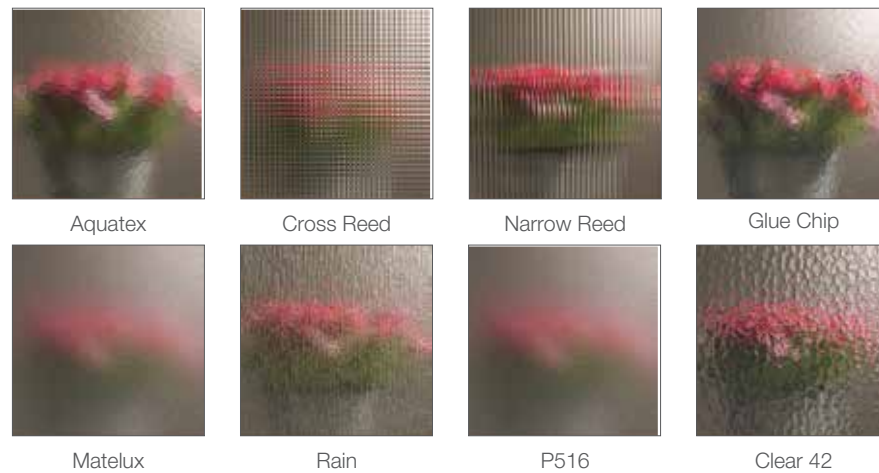

Combination windows

Positive Action Lock

With its simple operation, the Milgard Positive Action Lock is window hardware you can count on to perform. Made to close and lock the window securely in one action, it eliminates any guessing. If the window is closed, it's locked. Plus, it meets and exceeds the toughest residential forced entry codes in the nation, making your windows beautiful and safer.

Casement and Awning Hardware

The operating hardware for casement and awning styles is an innovative folding handle that tucks out of the way with the locking hardware designed for smooth, easy-to-operate action. A folding nesting handle with stainless steel hardware is available as an optional upgrade.

Colors shown are approximate due to printing limitations.